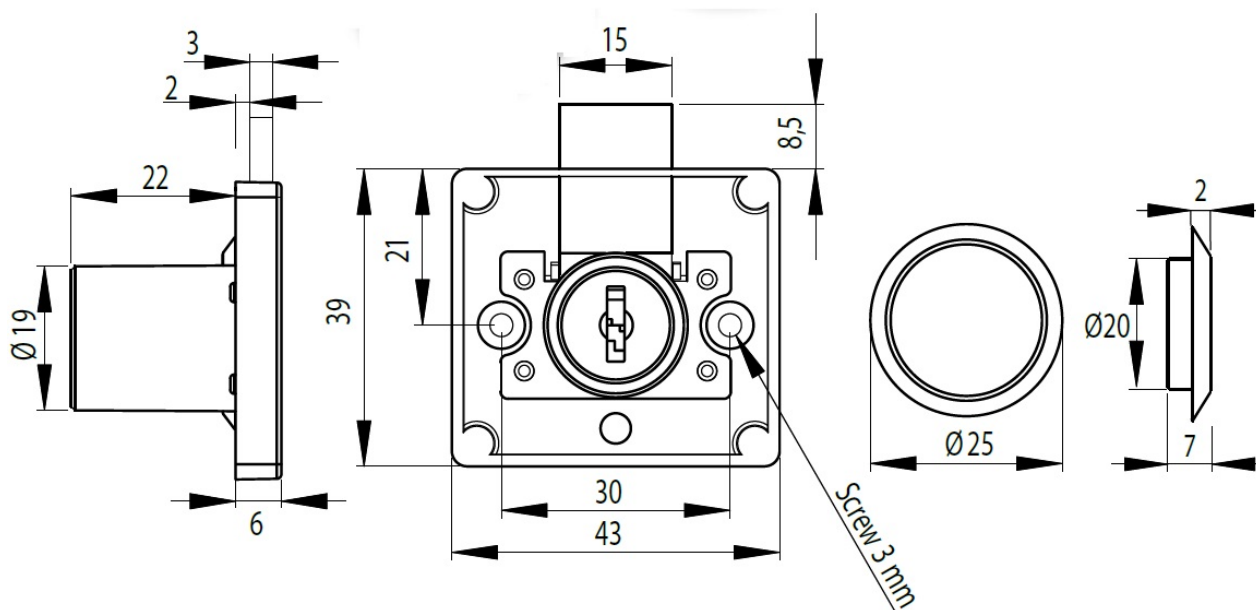

PRODUCT SHEET

Description:

Rim Lock 852, $\varnothing 19 \times 22$ mm (Slim Case), Black Nickel Pl, CK SISO

Item number:

14.01.101-0

Units	Box	Carton	HS Code	Barcode
Pcs.	12	240	8301300000	
				5704866032872