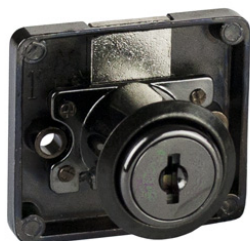

PRODUCT SHEET

Description:

Rim Lock 852, $\varnothing 19 \times 22$ mm (Slim Case), Black Nickel Pl, CK SISO

Item number:

14.01.101-0

Units	Box	Carton	HS Code	Barcode
Pcs.	12	240	8301300000	
				5704866032872